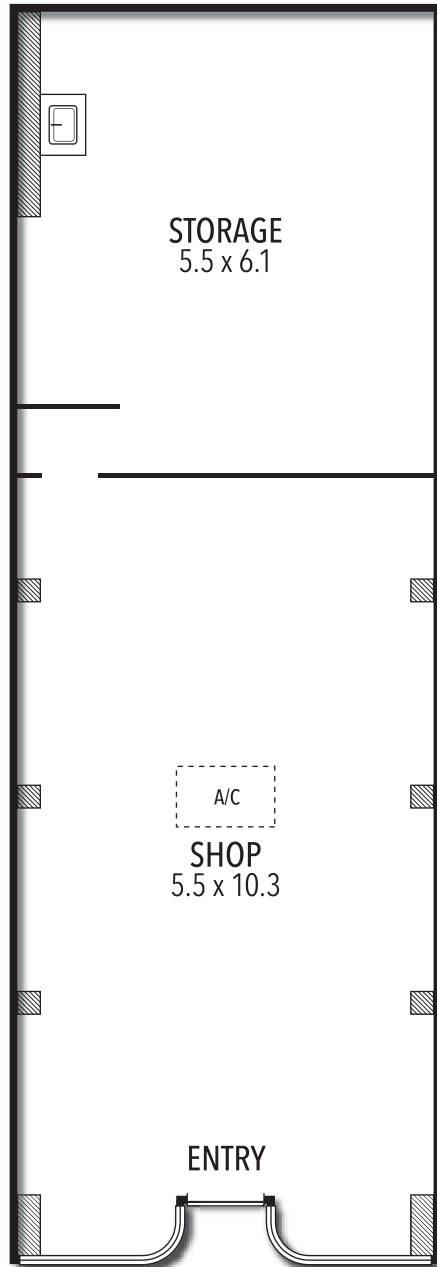

SHOP 16/188-198 MAUDE STREET SHEPPARTON

THE ABOVE PLAN IS AN ARTIST'S IMPRESSION ONLY, IT INCLUDES ELEMENTS THAT ARE FOR DISPLAY PURPOSES ONLY AND MAY NOT BE TO SCALE. LANDSCAPING SHOWN IS INDICATIVE ONLY. DIMENSIONS ARE APPROXIMATE.